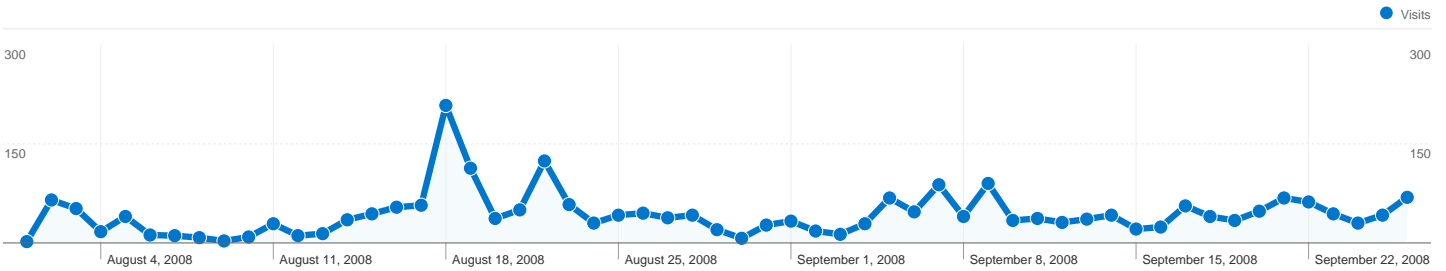

Site Usage

2,448 Visits

62.87% Bounce Rate

5,399 Pageviews

00:02:48 Avg. Time on Site

2.21 Pages/Visit

61.81% % New Visits

Traffic Sources Overview

GreenTube  
**Traffic Sources Overview**

Aug 1, 2008 - Sep 26, 2008  
 Comparing to: Site

**All traffic sources sent a total of 2,448 visits**

-  **10.05% Direct Traffic**
-  **87.91% Referring Sites**
-  **2.04% Search Engines**

**1,572 people visited this site**

 **2,448** Visits

 **1,572** Absolute Unique Visitors

 **5,399** Pageviews

 **2.21** Average Pageviews

 **00:02:48** Time on Site

 **62.87%** Bounce Rate

 **61.81%** New Visits

## 2,448 visits used 15 browser and OS combinations