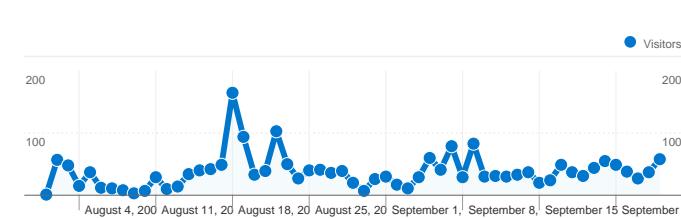

Visitors Overview

Visitors
1,572

Content Overview

Pages	Pageviews	% Pageviews
/index.php	1,220	22.60%
/index.php?url=http://www.yout	544	10.08%
/index.php?url=http://www.yout	200	3.70%
/index.php?url=http://www.yout	186	3.45%
/index.php?url=rndm	109	2.02%