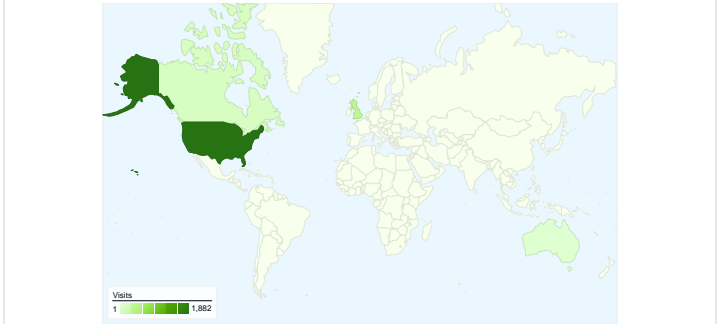

Site Usage

2,448 Visits

62.87% Bounce Rate

5,399 Pageviews

00:02:48 Avg. Time on Site

2.21 Pages/Visit

61.81% % New Visits

Traffic Sources Overview

Map Overlay world

Visitors Overview

Visitors  
1,572

Content Overview

Pages	Pageviews	% Pageviews
/index.php	1,220	22.60%
/index.php?url=http://www.yout	544	10.08%
/index.php?url=http://www.yout	200	3.70%
/index.php?url=http://www.yout	186	3.45%
/index.php?url=rndm	109	2.02%