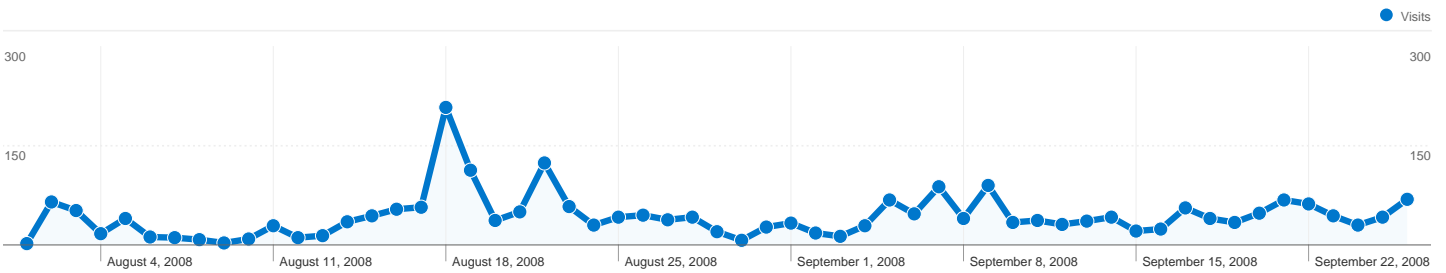

2,448 visits used 15 browser and OS combinations

Site Usage

Browser and OS	Visits	Pages/Visit	Avg. Time on Site	% New Visits	Bounce Rate
Internet Explorer / Windows	1,240	1.94	00:02:24	61.85%	66.21%
Firefox / Windows	728	1.86	00:01:56	67.31%	63.87%
Safari / Macintosh	173	5.01	00:06:59	27.17%	42.77%
Firefox / Macintosh	103	3.39	00:05:44	70.87%	50.49%
Opera / Nintendo Wii	55	1.60	00:01:13	85.45%	74.55%
Opera / Windows	53	2.75	00:09:49	43.40%	54.72%
Chrome / Windows	42	2.52	00:01:24	73.81%	42.86%
Safari / Windows	22	1.32	00:01:00	68.18%	77.27%
Safari / iPod	10	1.60	00:00:15	70.00%	70.00%
Firefox / Linux	8	1.62	00:00:30	87.50%	62.50%
Playstation Portable / Playstation Portable	4	1.25	00:00:27	50.00%	75.00%
Mozilla / Windows	3	2.67	00:02:38	66.67%	66.67%
Mozilla Compatible Agent / (not set)	3	1.00	00:00:00	33.33%	100.00%
Opera / (not set)	2	2.50	00:01:46	100.00%	0.00%
Safari / iPhone	2	1.00	00:00:00	100.00%	100.00%

1 - 15 of 15