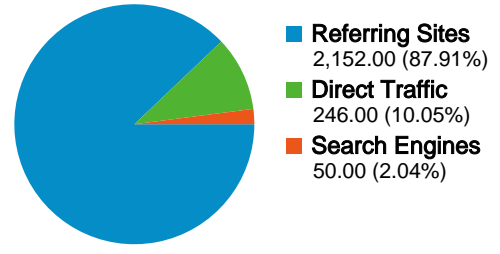

Browsers and OS		
Browser and OS	Visits	% visits
Internet Explorer / Windows	1,240	50.65%
Firefox / Windows	728	29.74%
Safari / Macintosh	173	7.07%
Firefox / Macintosh	103	4.21%
Opera / Nintendo Wii	55	2.25%

All Traffic Sources		
Source/Medium	Visits	% visits
animalcrossingcommunity.com	1,992	81.37%
(direct) / (none)	246	10.05%
solidstar1.php0h.com / referral	108	4.41%
google / organic	50	2.04%
solid-star.com / referral	23	0.94%

GreenTube  
**Traffic Sources Overview**

Aug 1, 2008 - Sep 26, 2008  
 Comparing to: Site

**All traffic sources sent a total of 2,448 visits**

-  **10.05% Direct Traffic**
-  **87.91% Referring Sites**
-  **2.04% Search Engines**