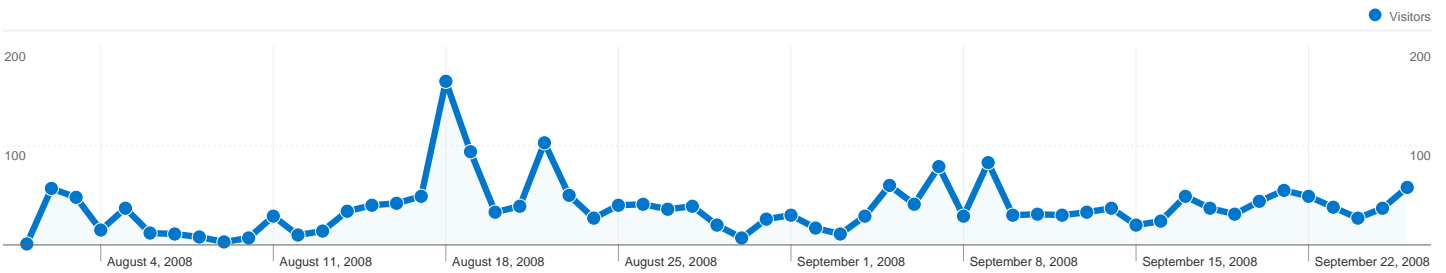

Germany	4	1.00	00:00:00	100.00%	100.00%
Finland	3	2.67	00:00:33	100.00%	33.33%
Northern Mariana Islands	3	2.00	00:00:01	33.33%	66.67%
Spain	3	2.00	00:02:30	66.67%	66.67%
India	3	4.00	00:04:01	100.00%	0.00%
Italy	2	1.50	00:00:54	100.00%	50.00%
New Zealand	2	1.00	00:00:00	50.00%	100.00%
France	2	2.50	00:00:42	100.00%	50.00%
South Korea	2	1.00	00:00:00	100.00%	100.00%
Cyprus	2	1.00	00:00:00	50.00%	100.00%
Hong Kong	2	3.00	00:10:28	100.00%	0.00%
(not set)	2	2.00	00:00:15	0.00%	50.00%
Tunisia	2	1.00	00:00:00	100.00%	100.00%
Sweden	1	1.00	00:00:00	100.00%	100.00%
Egypt	1	2.00	00:07:07	100.00%	0.00%
China	1	2.00	00:00:33	100.00%	0.00%
Switzerland	1	1.00	00:00:00	100.00%	100.00%
Kuwait	1	1.00	00:00:00	100.00%	100.00%
Lebanon	1	1.00	00:00:00	100.00%	100.00%
Mexico	1	1.00	00:00:00	100.00%	100.00%
					1 - 30 of 30

**Pages on this site were viewed a total of 5,399 times**

 **5,399 Pageviews**

 **3,889 Unique Views**

 **62.87% Bounce Rate**

**1,572 people visited this site**

 **2,448** Visits

 **1,572** Absolute Unique Visitors

 **5,399** Pageviews

 **2.21** Average Pageviews

 **00:02:48** Time on Site

 **62.87%** Bounce Rate

 **61.81%** New Visits