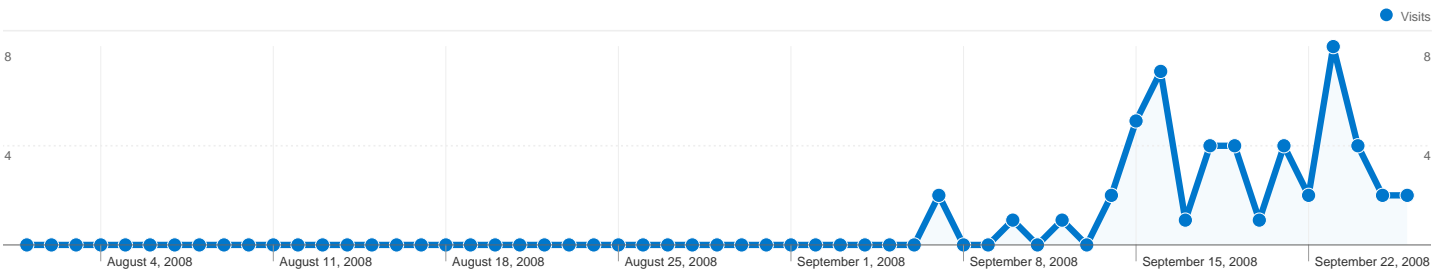

**1,572 people visited this site**

 **2,448** Visits

 **1,572** Absolute Unique Visitors

 **5,399** Pageviews

 **2.21** Average Pageviews

 **00:02:48** Time on Site

 **62.87%** Bounce Rate

 **61.81%** New Visits

## Search sent 50 total visits via 13 keywords