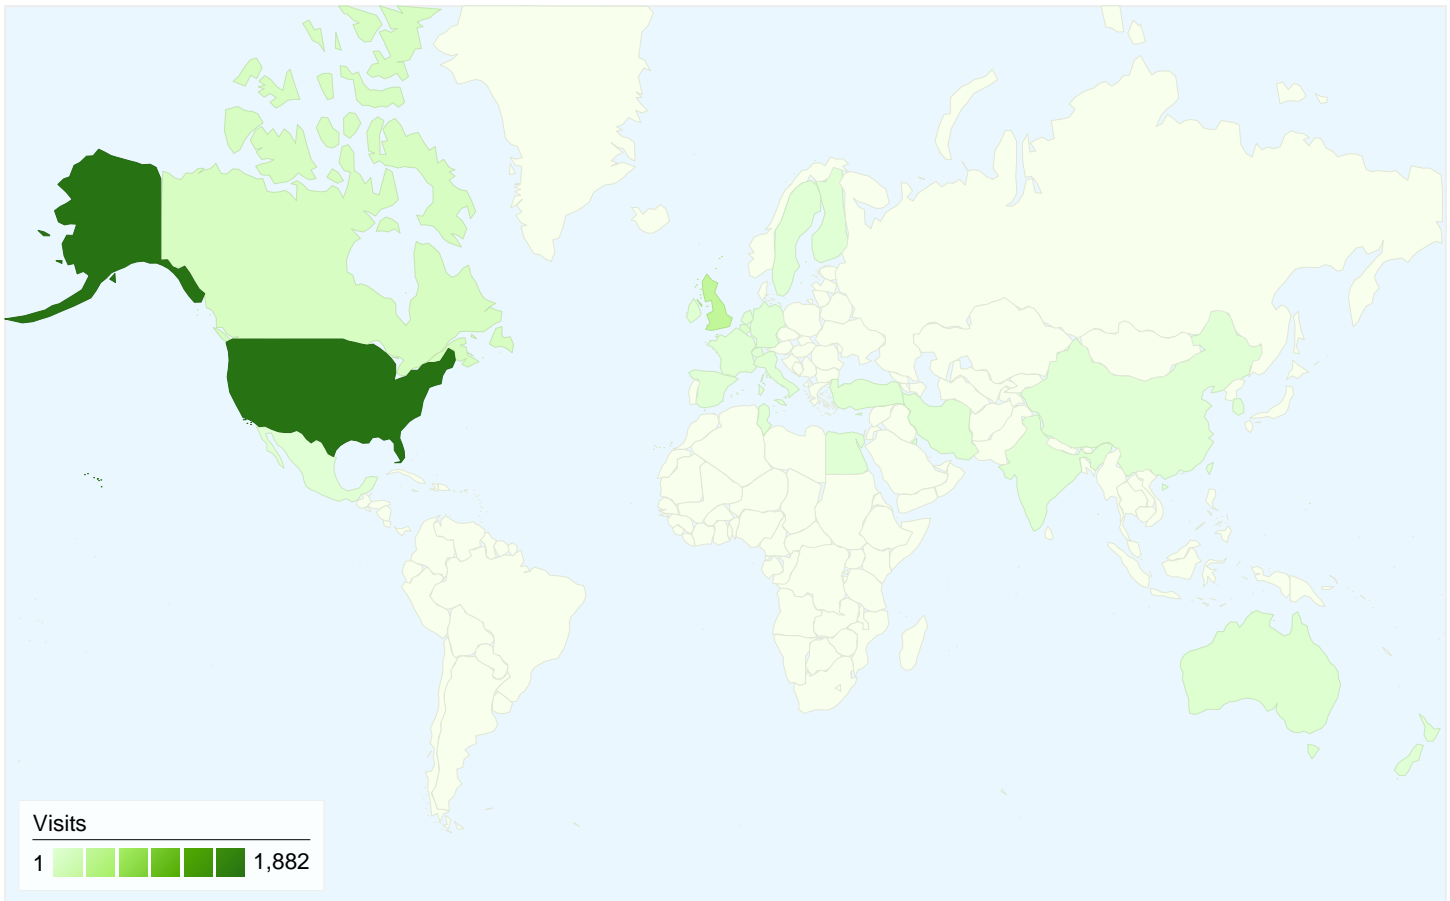

2,448 visits came from 30 countries/territories

Site Usage

Country/Territory	Visits	Pages/Visit	Avg. Time on Site	% New Visits	Bounce Rate
United States	1,882	2.29	00:02:54	59.78%	63.23%
United Kingdom	331	1.97	00:02:17	65.86%	59.82%
Canada	96	1.99	00:02:17	77.08%	60.42%
Belgium	35	2.57	00:08:30	34.29%	54.29%
Australia	26	1.27	00:01:47	88.46%	84.62%
Ireland	10	1.50	00:00:37	80.00%	60.00%
Iran	9	1.33	00:00:11	66.67%	77.78%
Turkey	8	2.38	00:00:50	100.00%	62.50%
Puerto Rico	6	1.33	00:00:45	83.33%	66.67%
Netherlands	6	1.17	00:02:39	83.33%	83.33%