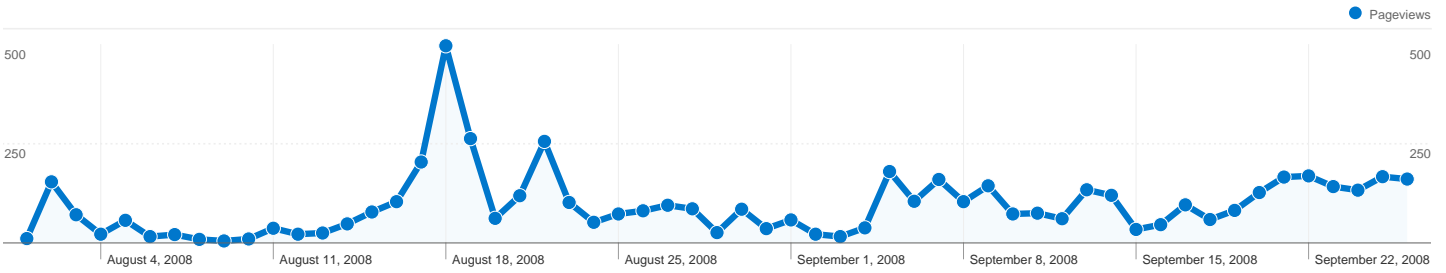

Pages on this site were viewed a total of 5,399 times

5,399 Pageviews

3,889 Unique Views

62.87% Bounce Rate

Top Content

Pages	Pageviews	% Pageviews
/index.php	1,220	22.60%
/index.php?url=http://www.youtube.com/watch?v=IUDTlvagjJA&titl	544	10.08%
/index.php?url=http://www.youtube.com/watch?v=ugriWSmRxcM	200	3.70%
/index.php?url=http://www.youtube.com/watch?v=YIOJr1csOR4&t	186	3.45%
/index.php?url=rndm	109	2.02%