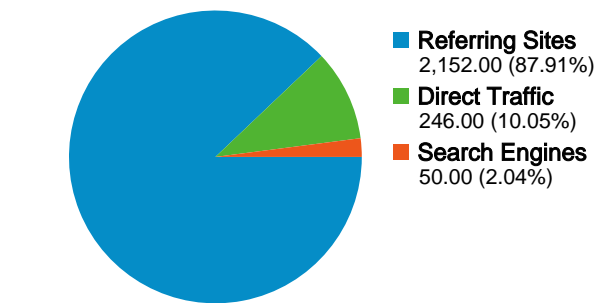

Site Usage

2,448 Visits

62.87% Bounce Rate

5,399 Pageviews

00:02:48 Avg. Time on Site

2.21 Pages/Visit

61.81% % New Visits

Traffic Sources Overview

## 2,448 visits used 15 browser and OS combinations