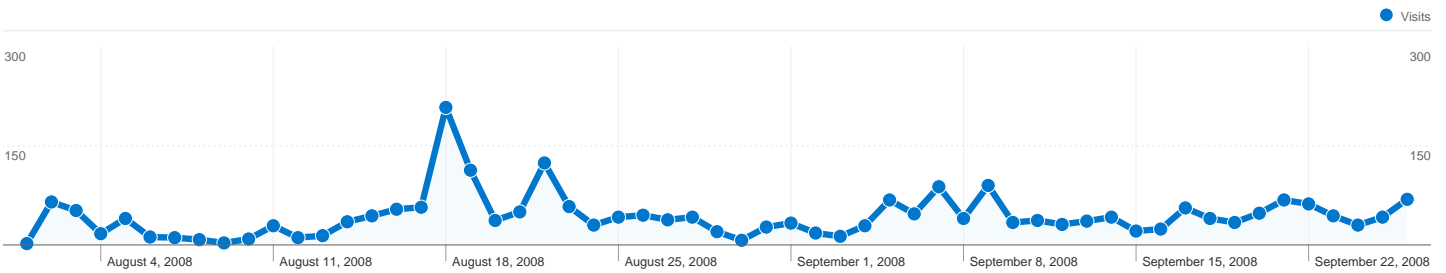

All traffic sources sent 2,448 visits via 19 sources and mediums

Site Usage

Source/Medium	Visits	Pages/Visit	Avg. Time on Site	% New Visits	Bounce Rate
Visits 2,448 % of Site Total: 100.00%	Pages/Visit 2.21 Site Avg: 2.21 (0.00%)	Avg. Time on Site 00:02:48 Site Avg: 00:02:48 (0.00%)	% New Visits 61.93% Site Avg: 61.81% (0.20%)	Bounce Rate 62.87% Site Avg: 62.87% (0.00%)	
animalcrossingcommunity.com / referral	1,992	2.05	00:02:41	60.84%	65.36%
(direct) / (none)	246	2.34	00:03:09	71.54%	58.13%
solidstar1.php0h.com / referral	108	3.90	00:04:56	57.41%	37.04%
google / organic	50	2.34	00:00:41	78.00%	52.00%
solid-star.com / referral	23	4.52	00:04:52	39.13%	30.43%
alexa.com / referral	5	13.80	00:06:55	0.00%	20.00%
awesomeaxing.createforum.net / referral	4	1.00	00:00:00	50.00%	100.00%
dev.animalcrossingcommunity.com / referral	3	1.00	00:00:00	100.00%	100.00%
excite.com / referral	3	2.67	00:00:37	33.33%	66.67%
co103w.col103.mail.live.com / referral	2	1.00	00:00:00	50.00%	100.00%
msplinks.com / referral	2	1.00	00:00:00	100.00%	100.00%
roosterteeth.com / referral	2	1.00	00:00:00	50.00%	100.00%
us.mg3.mail.yahoo.com / referral	2	1.00	00:00:00	100.00%	100.00%
by114w.bay114.mail.live.com / referral	1	1.00	00:00:00	100.00%	100.00%
chatzy.com / referral	1	3.00	00:22:01	100.00%	0.00%
ismywebsite.com / referral	1	4.00	00:05:40	100.00%	0.00%
new.facebook.com / referral	1	2.00	00:00:33	100.00%	0.00%
us.mg1.mail.yahoo.com / referral	1	1.00	00:00:00	100.00%	100.00%
webmail.aol.com / referral	1	1.00	00:00:00	100.00%	100.00%